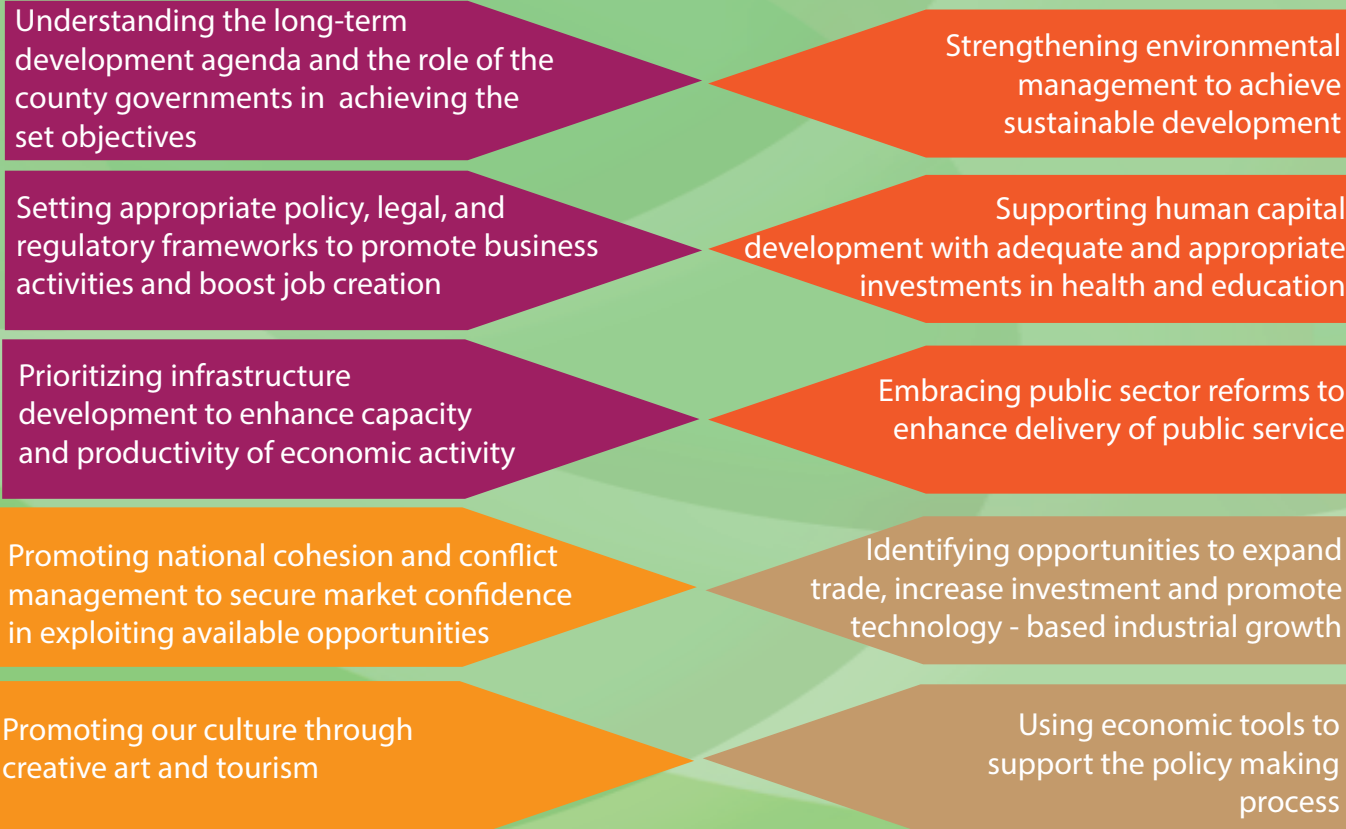

Scope of the Training Programme

Mode of Delivery

- Annual calendar of training (but with flexibility)
- Presentations
- Group discussions
- Case studies
- Documentaries, among others

Duration

4 days To cover all the modules adequately

FACILITATION

Highly experienced researchers from KIPPRA offer the training programme. Participants attending the course are expected to meet all costs related to the training